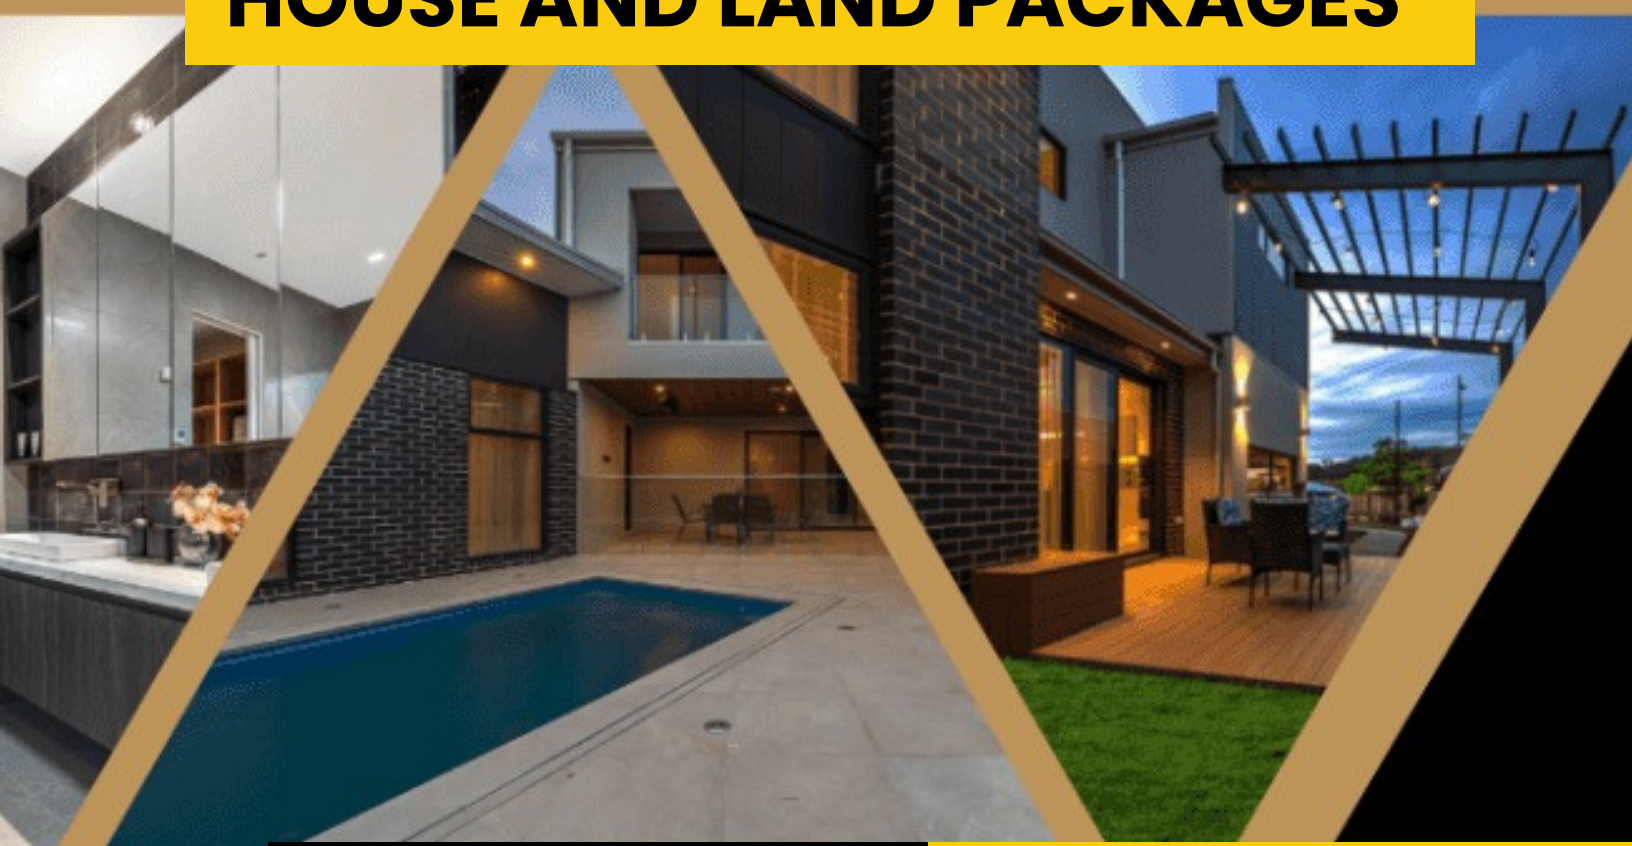

HOUSE AND LAND PACKAGES

Visit Us:
 **5 St. Leon Street, Whitlam**
Mon - Fri (9AM - 4PM)
Sat - Sun (10AM - 4PM)

Hassan Monib
 0420360211
 info@abmhomes.com.au
 www.abmhomes.com.au